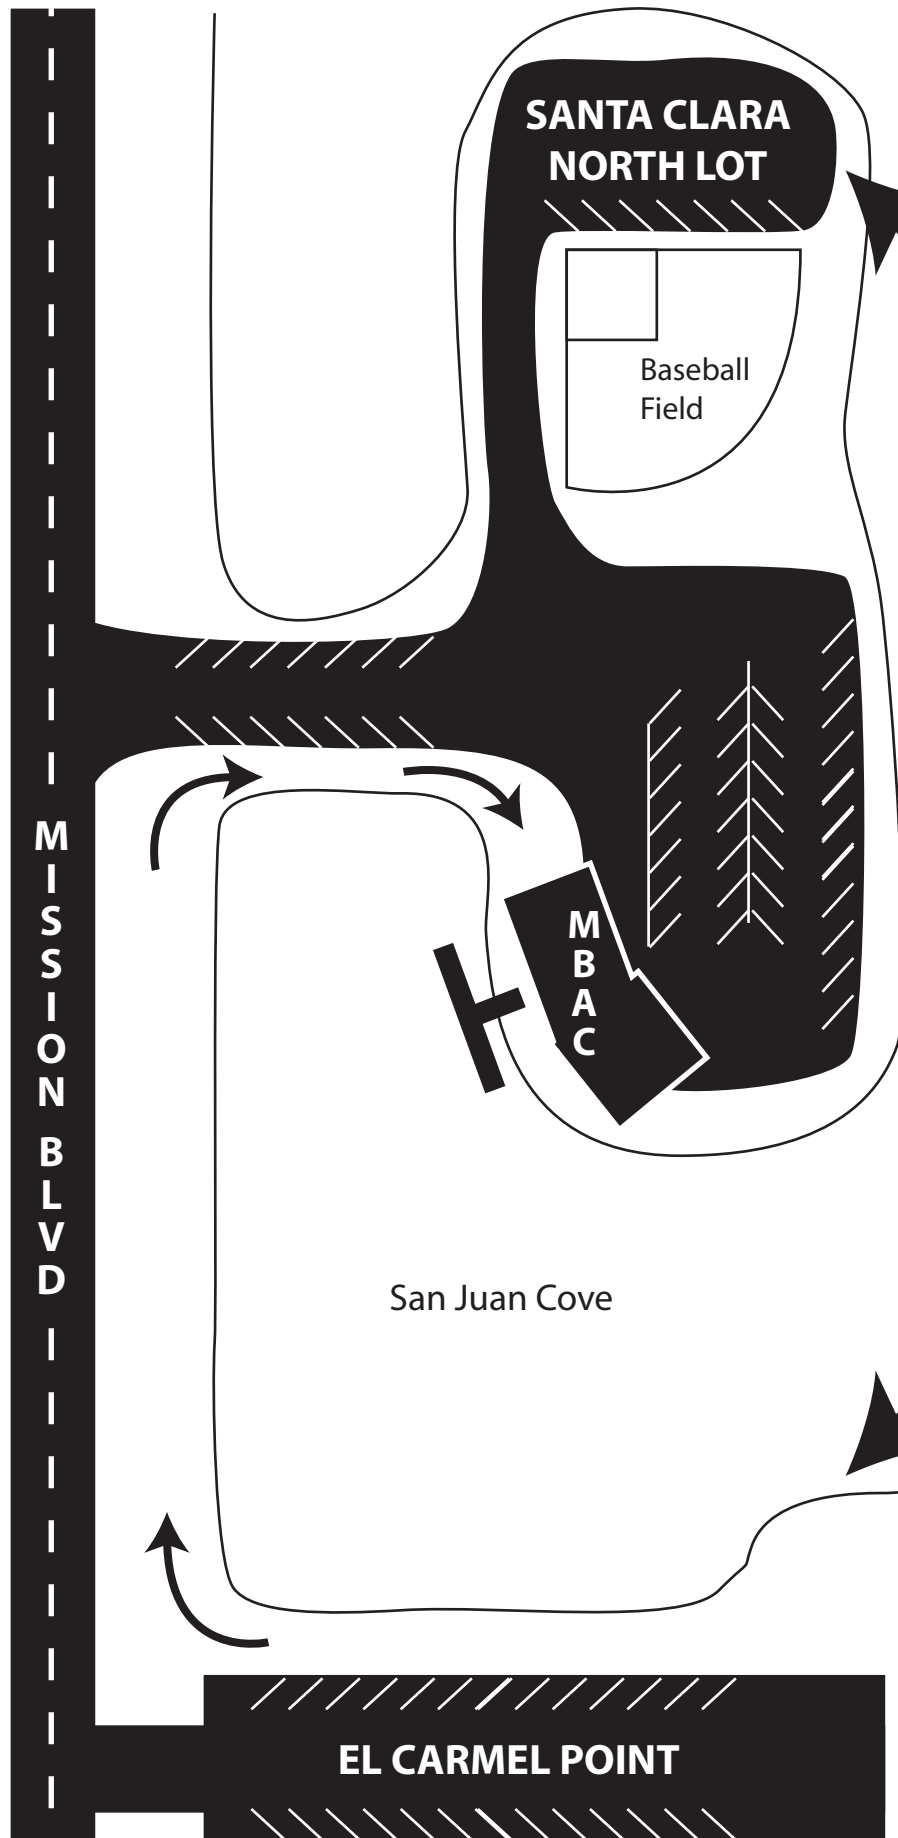

# Don't Let Parking Ruin Your Day!

*Additional Parking is available at North Santa Clara Point (North of the Baseball Diamond, and at El Carmel Point (just a short walk away!)*

Mission Bay Aquatic Center  
1001 Santa Clara Place  
San Diego, CA 92109  
(858) 488-1000 (858) 488-9625 FAX  
[www.missionbayaquaticcenter.com](http://www.missionbayaquaticcenter.com)  
[mbac@sdsu.edu](mailto:mbac@sdsu.edu) e-mail